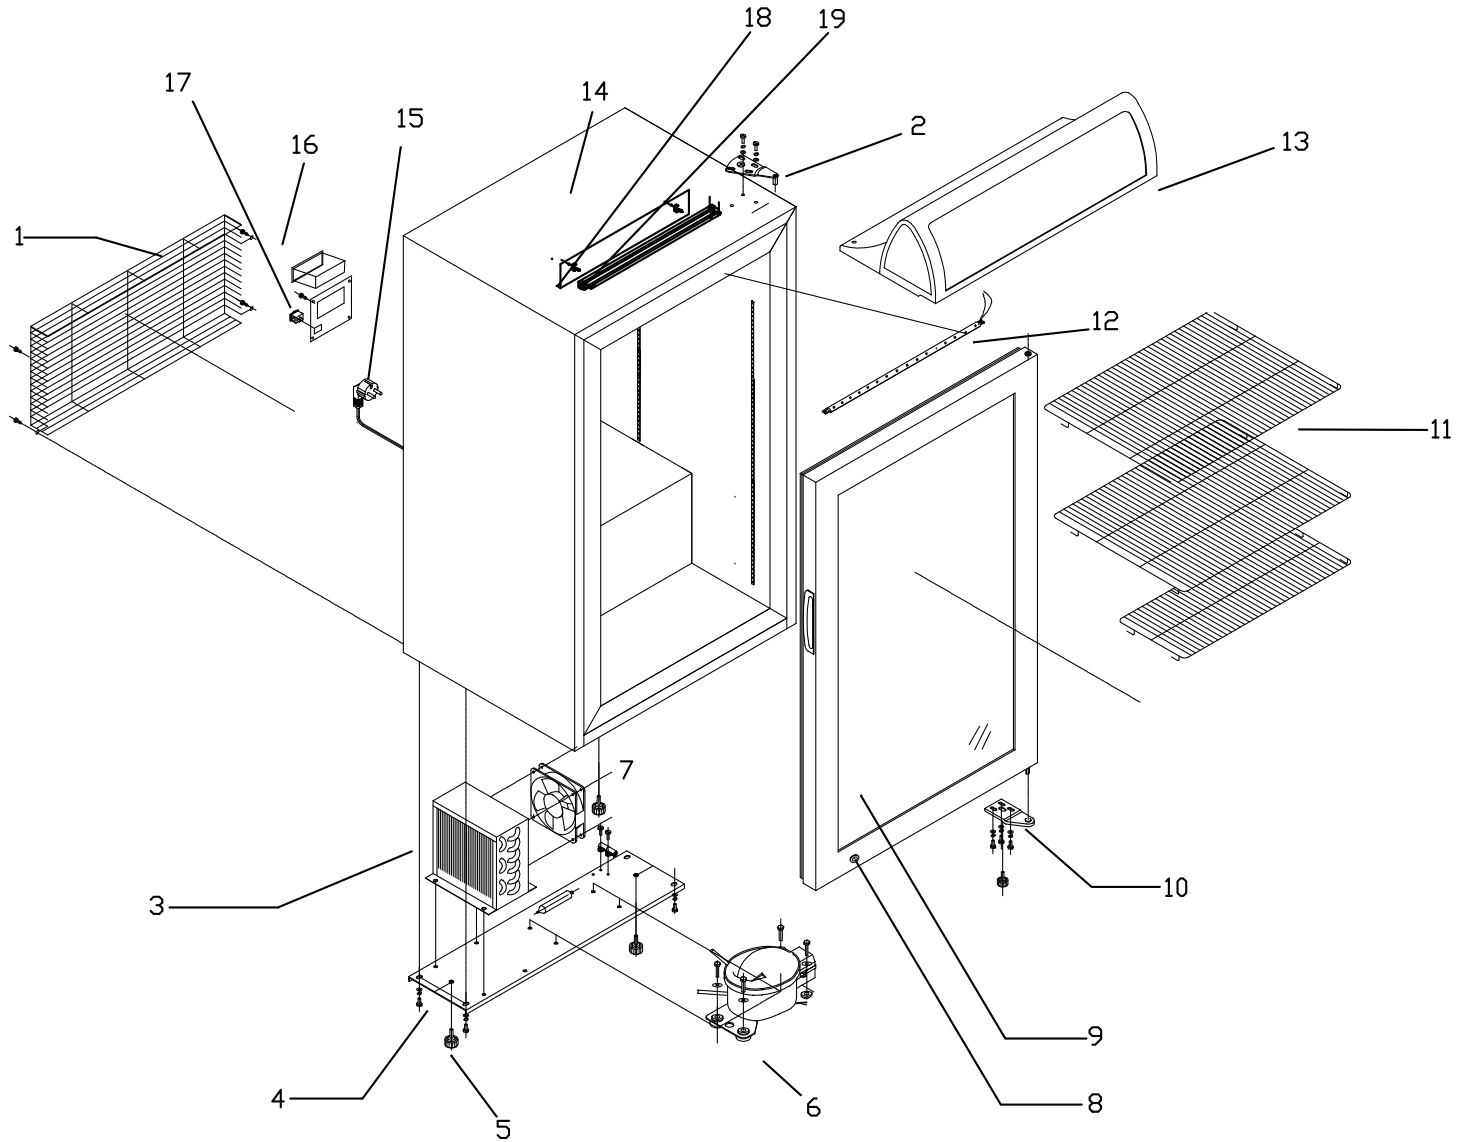

Parts Breakdown

Model FR-CN-0098 44526

Parts Breakdown

Model FR-CN-0098 44526

Item No.	Description	Position	Item No.	Description	Position	Item No.	Description	Position
AH292	Ventilation Grill for 44526	1	AH299	Lock for 44526	8	AH306	Plug for 44526	15
AH293	Upper Hinge for 44526	2	AH300	Door for 44526	9	AH307	Temperature Control for 44526	16
AH294	Condenser for 44526	3	AH301	Bottom Hinge for 44526	10	AH308	On/Off Switch for 44526	17
AH295	Bottom Panel for 44526	4	AH302	Shelf for 44526	11	AH309	Bracket for Light for 44526	18
AH296	Feet for 44526	5	AH303	Light for 44526	12	AH310	Top Light for 44526	19
AH278	Compressor NUG60LR for 44526	6	AH304	Light Box for 44526	13			
AH298	Fan Motor for 44526	7	AH305	Cabinet for 44526	14			